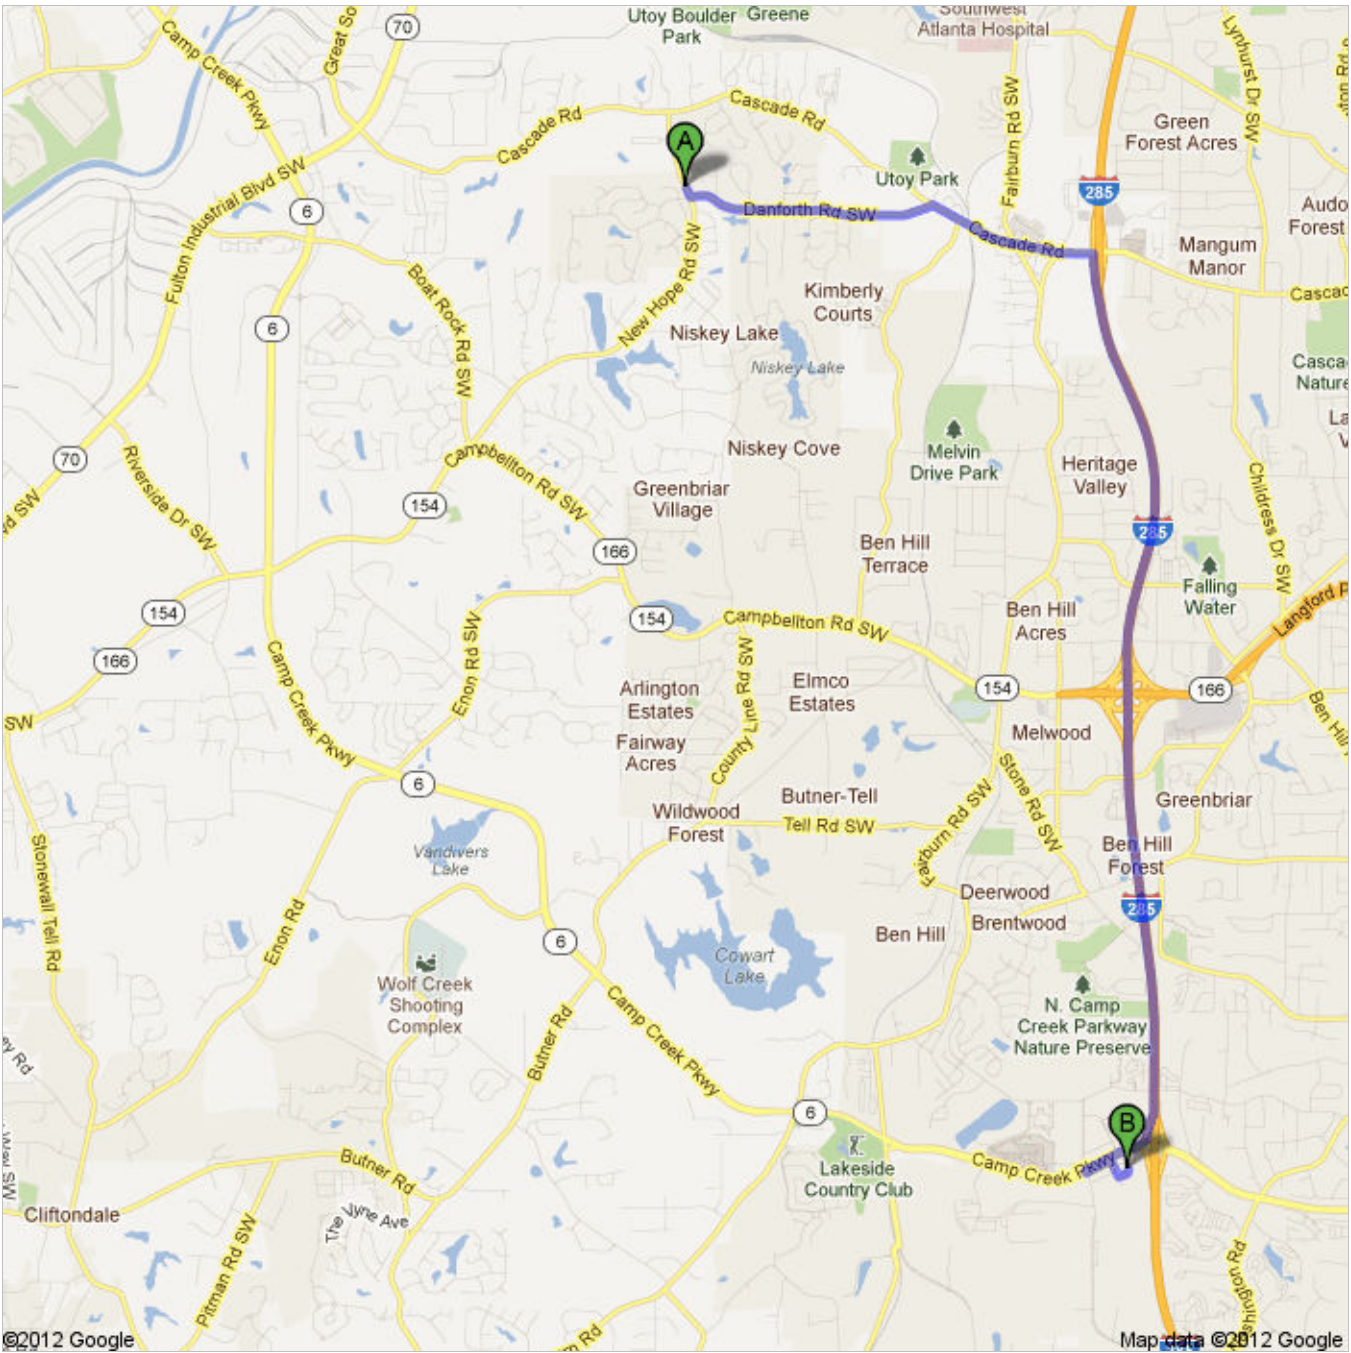

Directions to 3400 Creek Pointe Dr, East Point, GA 30344

7.5 mi – about 14 mins

SW Arts Center
915 New Hope Road
Atlanta, GA 30331

A 915 New Hope Rd SW, Atlanta, GA 30331

- 1. Head **southeast** on **New Hope Rd SW** toward **Danforth Rd SW** go 266 ft
total 266 ft

-  2. Take the 1st left onto **Danforth Rd SW** go 1.3 mi
total 1.3 mi
About 3 mins
-  3. Turn right onto **Cascade Rd** go 0.9 mi
total 2.2 mi
About 3 mins
-  4. Turn right to merge onto **I-285 S** go 4.5 mi
total 6.7 mi
About 6 mins
-  5. Take exit **2** for **Camp Cr Pkwy** toward **Atl Airport** go 0.2 mi
total 6.9 mi
-  6. Turn right onto **Camp Creek Pkwy** go 0.3 mi
total 7.2 mi
-  7. Make a U-turn at **N Commerce Dr** go 0.1 mi
total 7.3 mi
-  8. Turn right onto **Creek Pointe Way** go 0.1 mi
total 7.4 mi
-  9. Turn left onto **Creek Pointe Dr** go 194 ft
total 7.5 mi
-  10. Turn right go 62 ft
total 7.5 mi
-  11. Turn left go 121 ft
total 7.5 mi
Destination will be on the right

B 3400 Creek Pointe Dr, East Point, GA 30344

These directions are for planning purposes only. You may find that construction projects, traffic, weather, or other events may cause conditions to differ from the map results, and you should plan your route accordingly. You must obey all signs or notices regarding your route.

Map data ©2012 Google

Directions weren't right? Please find your route on maps.google.com and click "Report a problem" at the bottom left.